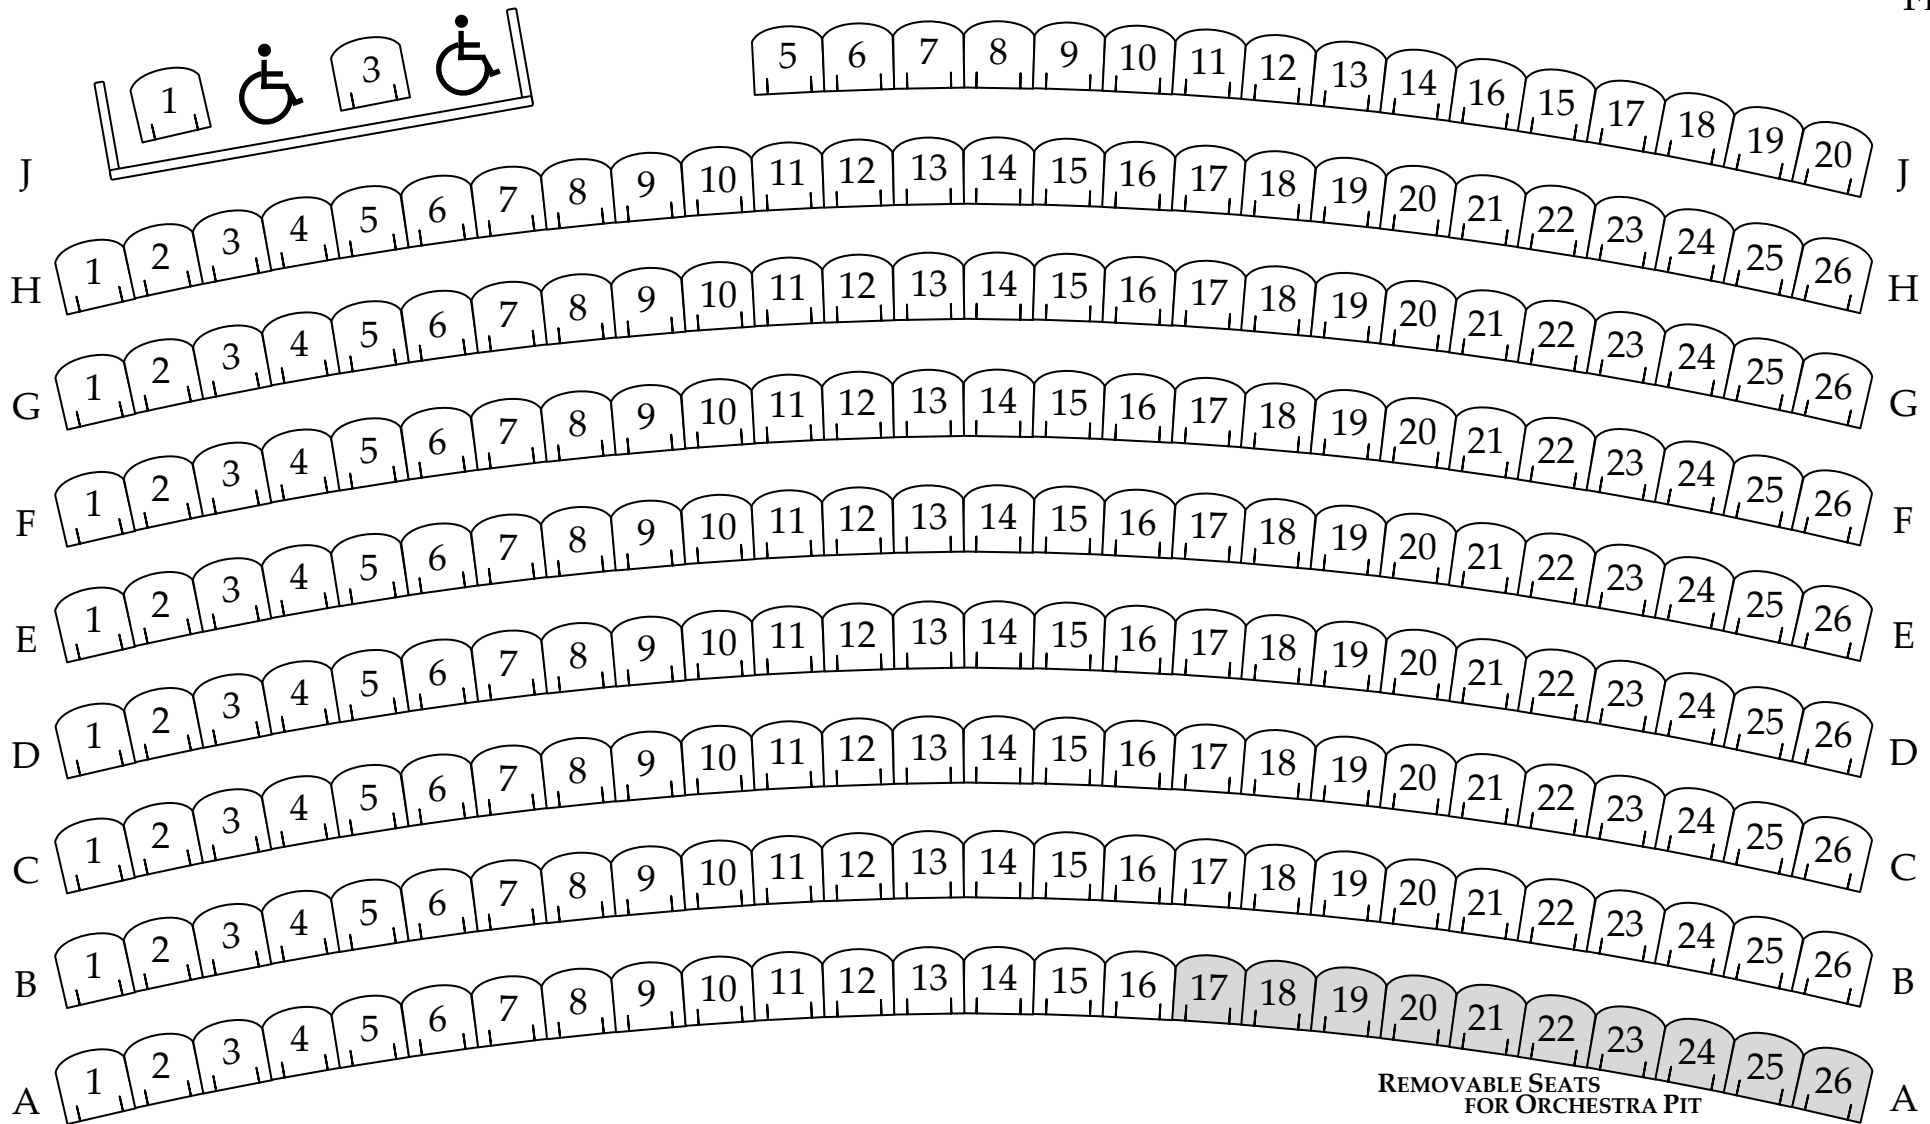

RHODA MCGAW THEATRE - AUDITORIUM PLAN

ENTRANCE

FIRE EXIT

FIRE EXIT

STAGE

REMOVABLE SEATS
FOR ORCHESTRA PIT

NOT TO SCALE

J. RANDALL 2012